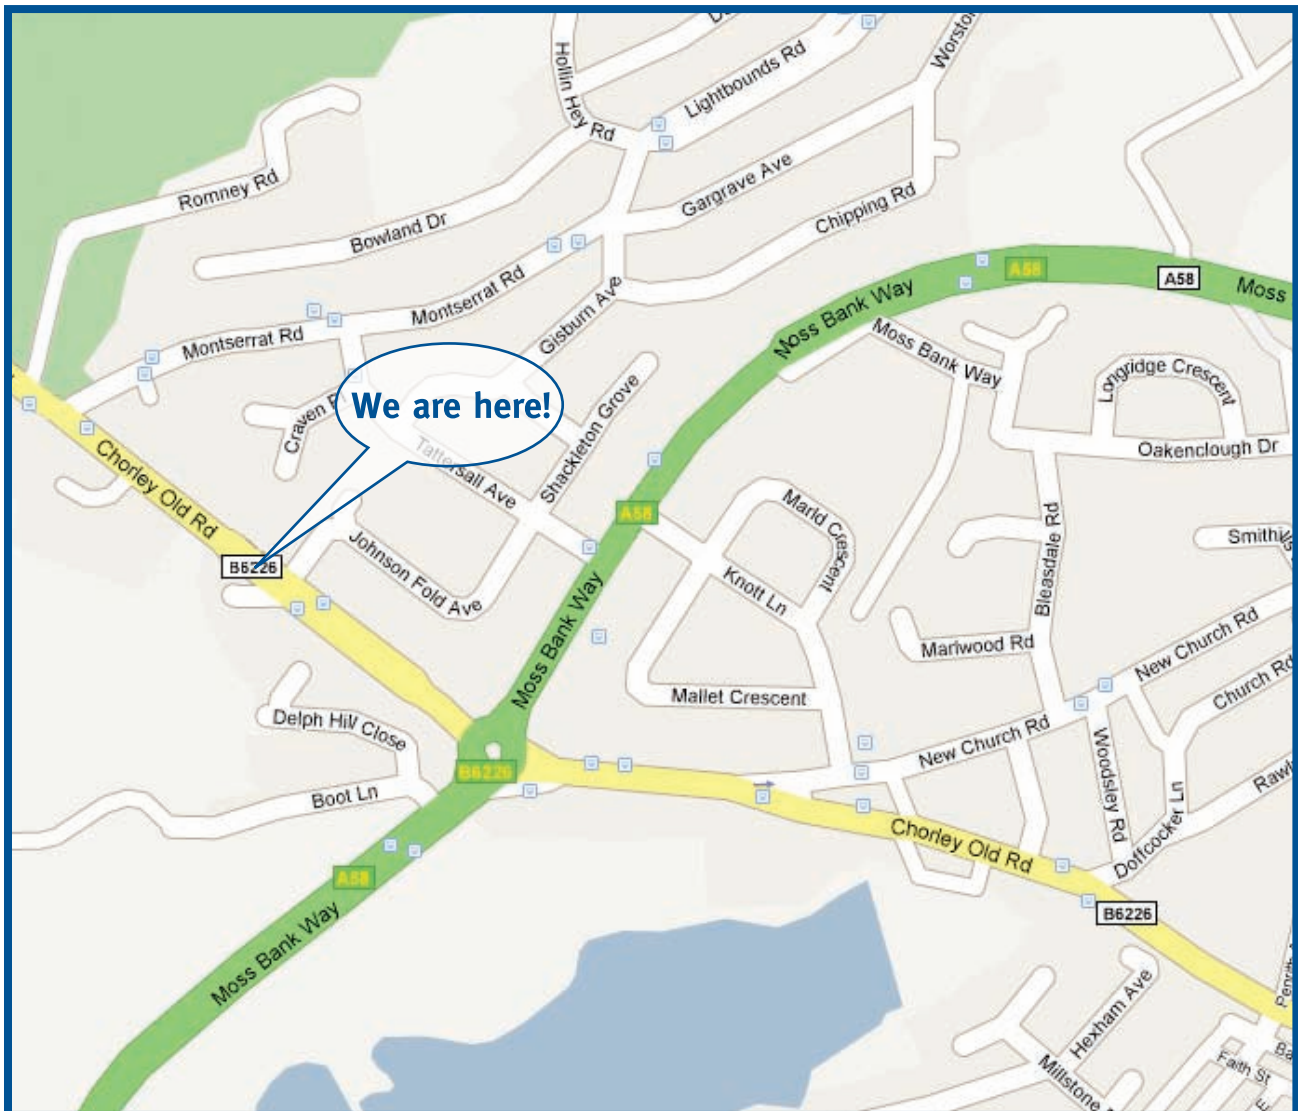

How to find us!

Parkinson Business Finance
559 Chorley Old Road,
Bolton,
BL1 6AE.
t: (01204) 496999
f: (01204) 496888
e: enquiries@parkinsonbf.co.uk
w: www.parkinsonbf.co.uk